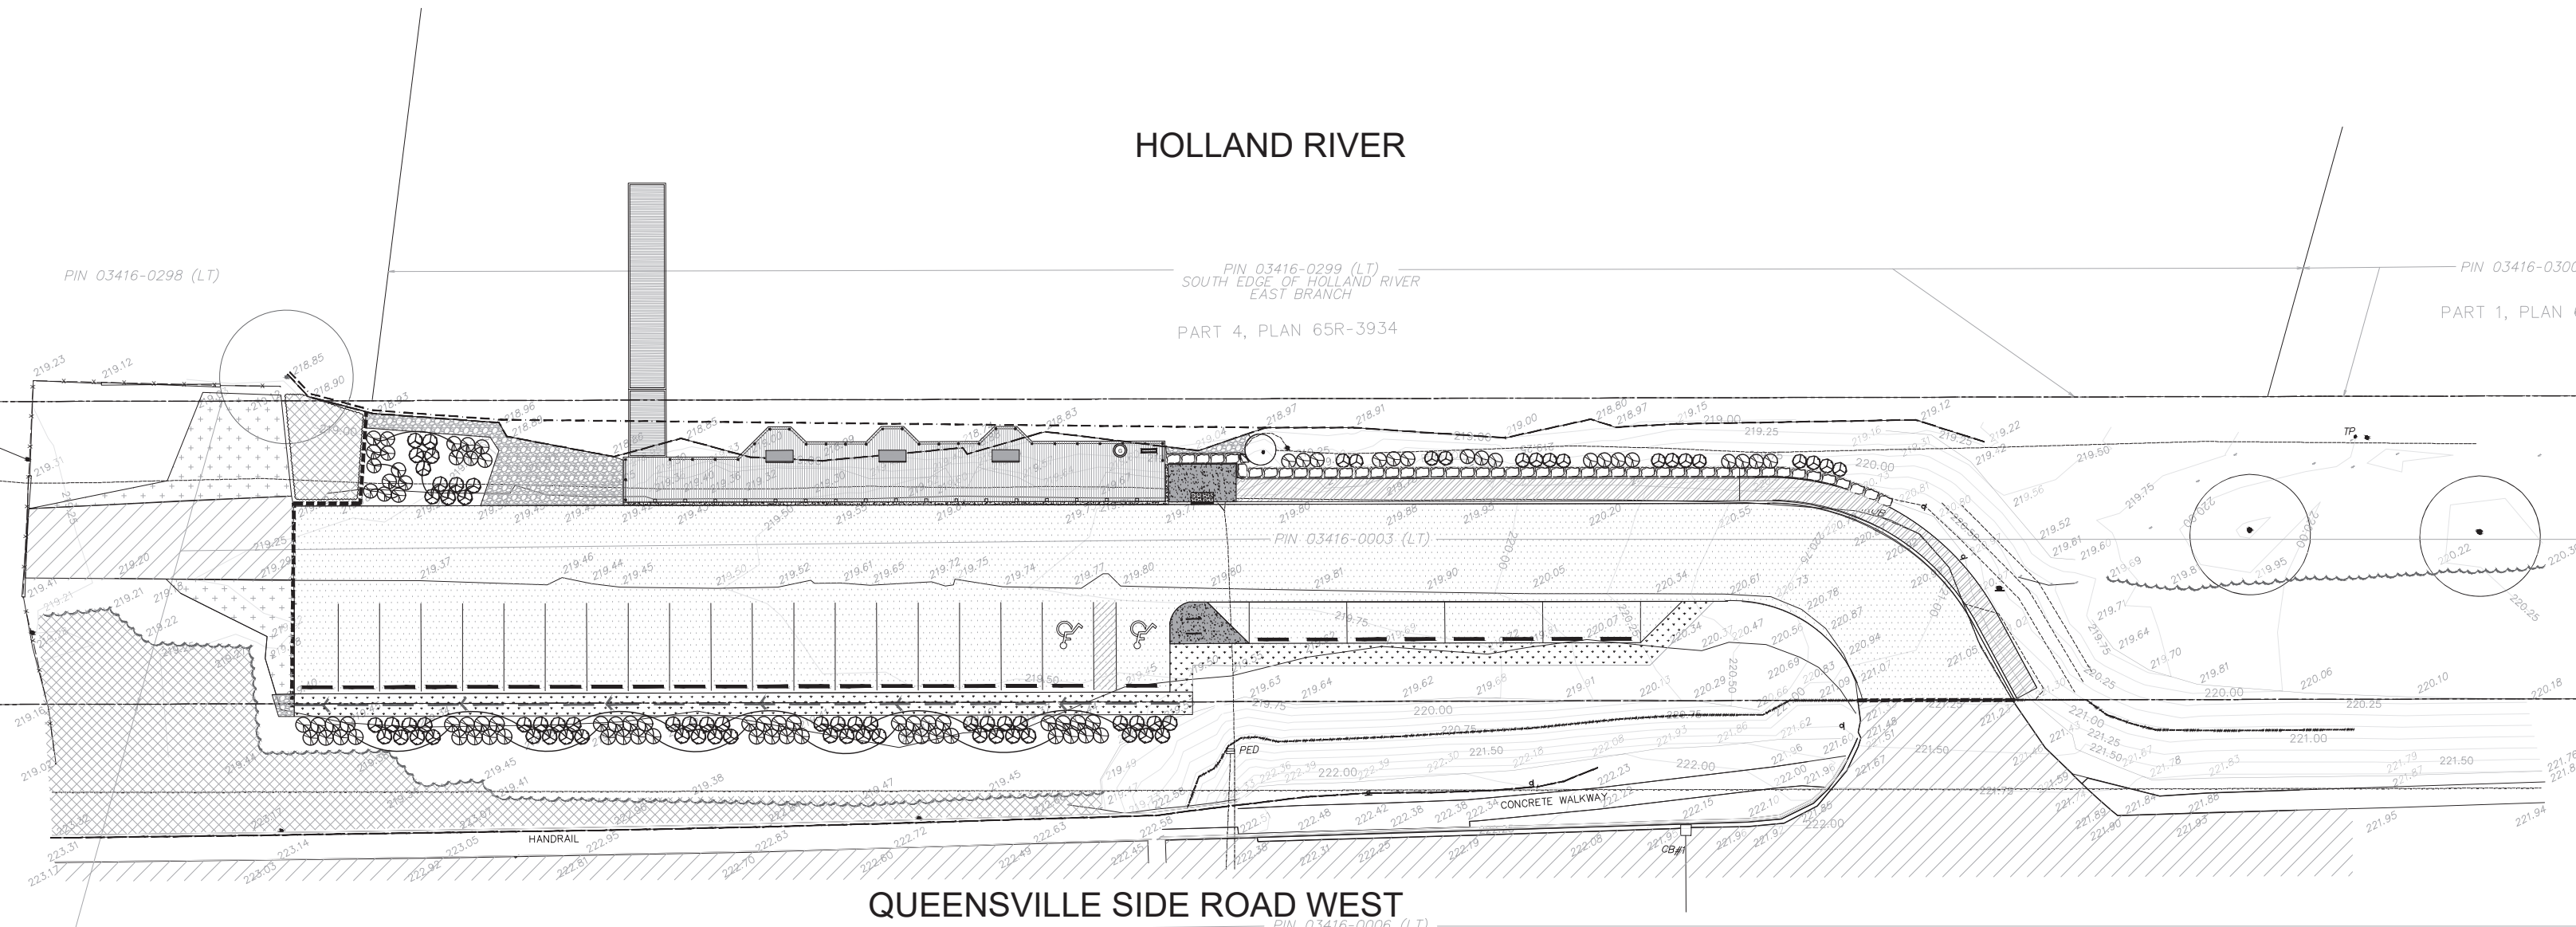

HOLLAND RIVER

PIN 03416-0298 (LT)

PIN 03416-0299 (LT)
SOUTH EDGE OF HOLLAND RIVER
EAST BRANCH
PART 4, PLAN 65R-3934

PIN 03416-0300
PART 1, PLAN 65R-3934

SOLDIERS BAY

SCALE 1:400