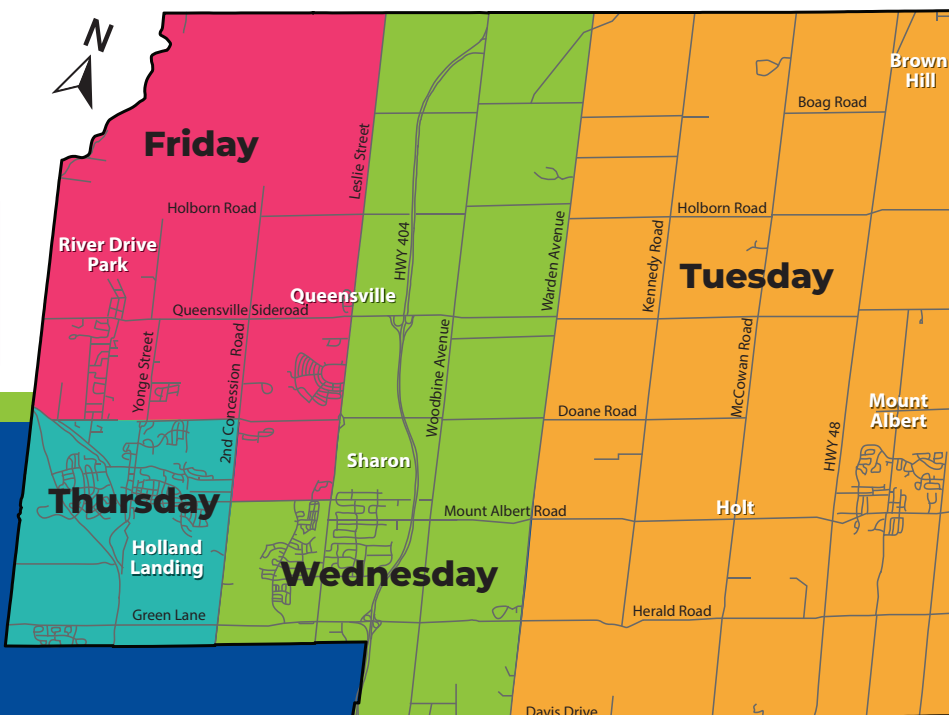

2026 East Gwillimbury Waste Calendar

JANUARY

S	M	T	W	T	F	S
* 28	29	30	31	1	2	3
4	5	6	7	8	9	10
11	12	13	14	15	16	17
18	19	20	21	22	23	24
25	26	27	28	29	30	31

START USING YOUR RECYCLING CART NOW

FEBRUARY

S	M	T	W	T	F	S
1	2	3	4	5	6	7
8	9	10	11	12	13	14
15	16	17	18	19	20	21
22	23	24	25	26	27	28

MARCH

S	M	T	W	T	F	S
1	2	3	4	5	6	7
8	9	10	11	12	13	14
15	16	17	18	19	20	21
22	23	24	25	26	27	28
29	30	31				

APRIL

S	M	T	W	T	F	S
			1	2	3	4
5	6	7	8	9	10	11
12	13	14	15	16	17	18
19	20	21	22	23	24	25
26	27	28	29	30		

MAY

S	M	T	W	T	F	S
					1	2
3	4	5	6	7	8	9
10	11	12	13	14	15	16
17	18	19	20	21	22	23
24	25	26	27	28	29	30
31						

JUNE

S	M	T	W	T	F	S
	1	2	3	4	5	6
7	8	9	10	11	12	13
14	15	16	17	18	19	20
21	22	23	24	25	26	27
28	29	30				

JULY

S	M	T	W	T	F	S
		1	2	3	4	
5	6	7	8	9	10	11
12	13	14	15	16	17	18
19	20	21	22	23	24	25
26	27	28	29	30	31	

AUGUST

S	M	T	W	T	F	S
						1
2	3	4	5	6	7	8
9	10	11	12	13	14	15
16	17	18	19	20	21	22
23	24	25	26	27	28	29
30	31					

SEPTEMBER

S	M	T	W	T	F	S
		1	2	3	4	5
6	7	8	9	10	11	12
13	14	15	16	17	18	19
20	21	22	23	24	25	26
27	28	29	30			

OCTOBER

S	M	T	W	T	F	S
				1	2	3
4	5	6	7	8	9	10
11	12	13	14	15	16	17
18	19	20	21	22	23	24
25	26	27	28	29	30	31

NOVEMBER

S	M	T	W	T	F	S
1	2	3	4	5	6	7
8	9	10	11	12	13	14
15	16	17	18	19	20	21
22	23	24	25	26	27	28
29	30					

DECEMBER

S	M	T	W	T	F	S
		1	2	3	4	5
6	7	8	9	10	11	12
13	14	15	16	17	18	19
20	21	22	23	24	25	26
27	28	29	30	31		2

- Green Bin Collection WEEKLY
- Yard Waste Collection BI-WEEKLY
- Garbage and Recycling Collection BI-WEEKLY
- Christmas Tree Collection Week
- Curbside Giveaway Day

* Note: Due to the switch over to the provincial recycling program NO recycling collection will occur this week.

Waste Collection Map

WHO TO CALL

Waste Collection Inquiries

Green for Life (GFL)
1-866-421-5625
WasteLine@gflenv.com

- Missed collections
- Schedule a metal item pick up
- Broken recycling cart/green bin exchange

The Regional Municipality of York

1-866-665-6752 | york.ca/waste
Household Hazardous Waste and Waste Depots

Town of East Gwillimbury

19000 Leslie Street, Sharon, ON L0G 1V0
eastgwillimbury.ca/Waste | 905-478-4282

- Town of East Gwillimbury
- townofeg
- @eastgwillimbury
- town-of-east-gwillimbury