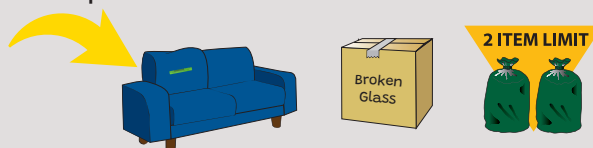

Garbage Reminders

- Two bag/container limit.
- Purchase collection tags for extra items at the Civic Centre, Sports Complex or Health and Active Living Plaza (seven item max per collection including the two free bags).
- Broken glass or sharp objects securely packaged separately in a box and labelled.
- Toilets set out at the curb must be emptied of all liquids and separated into two pieces (tank and bowl).
- To schedule a free collection for metal items, contact **GFL** at **1-866-421-5625**.
- Renovation waste such as concrete, wood and drywall are not collected curbside. Visit [York.ca/wastedepots](https://www.york.ca/wastedepots) for disposal options.

NEW

A collection tag is required for items such as furniture, mattresses, toilets or rolls of carpet (maximum of five items). Call **GFL** at **1-866-421-5625** to schedule collection.

Curbside Giveaway Days

Place gently used items labelled **'FREE'** at the curb in front of your home for others to take between 7 a.m. to 5 p.m.