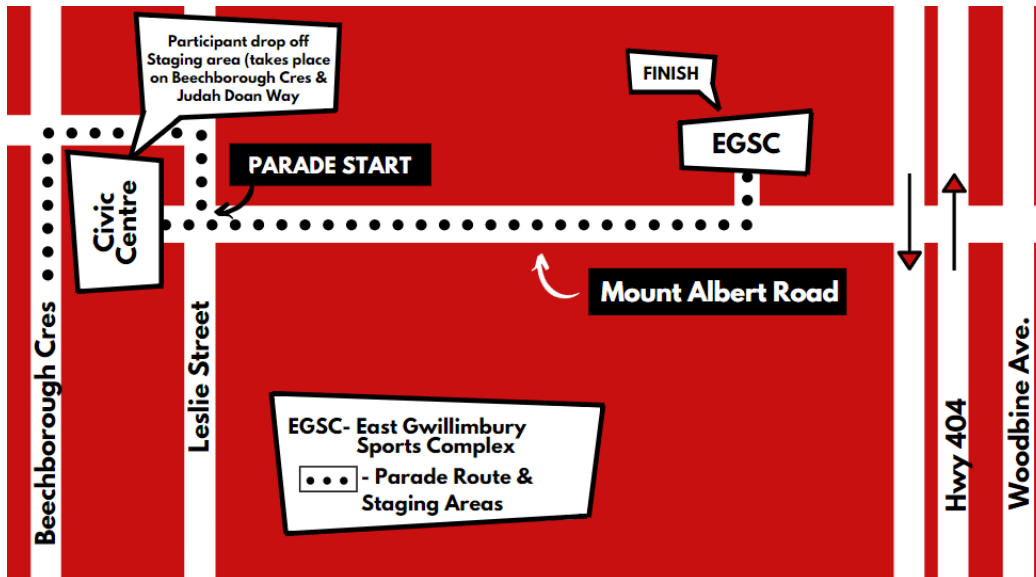

Road Closure Notice – Mount Albert Road - November 13, 1:30 to 3 p.m.

East Gwillimbury Santa Claus Parade | *Christmas Traditions*

Dear Neighbours,

Santa Claus is coming to Town on Sunday, November 13 beginning at 2 p.m. To ensure the safety of the parade participants and the public, **Mount Albert Road will be temporarily closed on November 13 from 1:30 to 3 p.m. between the EG Civic Centre to the EG Sports Complex.** Detour routes will be in place; however the closure may affect access to your home.

Please review the map below for details on the 2022 route.

After the parade, the public is invited to join Santa for free skating, crafts, and fun activities at the East Gwillimbury Sports Complex until 4 p.m. For details, please visit www.eastgwillimbury.ca/events

We appreciate your patience and cooperation with this event and hope you will join us for the festivities. *Please note, the Town does not allow roadside vendors.*

If you have any questions, please contact East Gwillimbury Customer Service at (905) 478-4282 or customerservice@eastgwillimbury.ca

Thank you,

East Gwillimbury Santa Claus Parade Committee