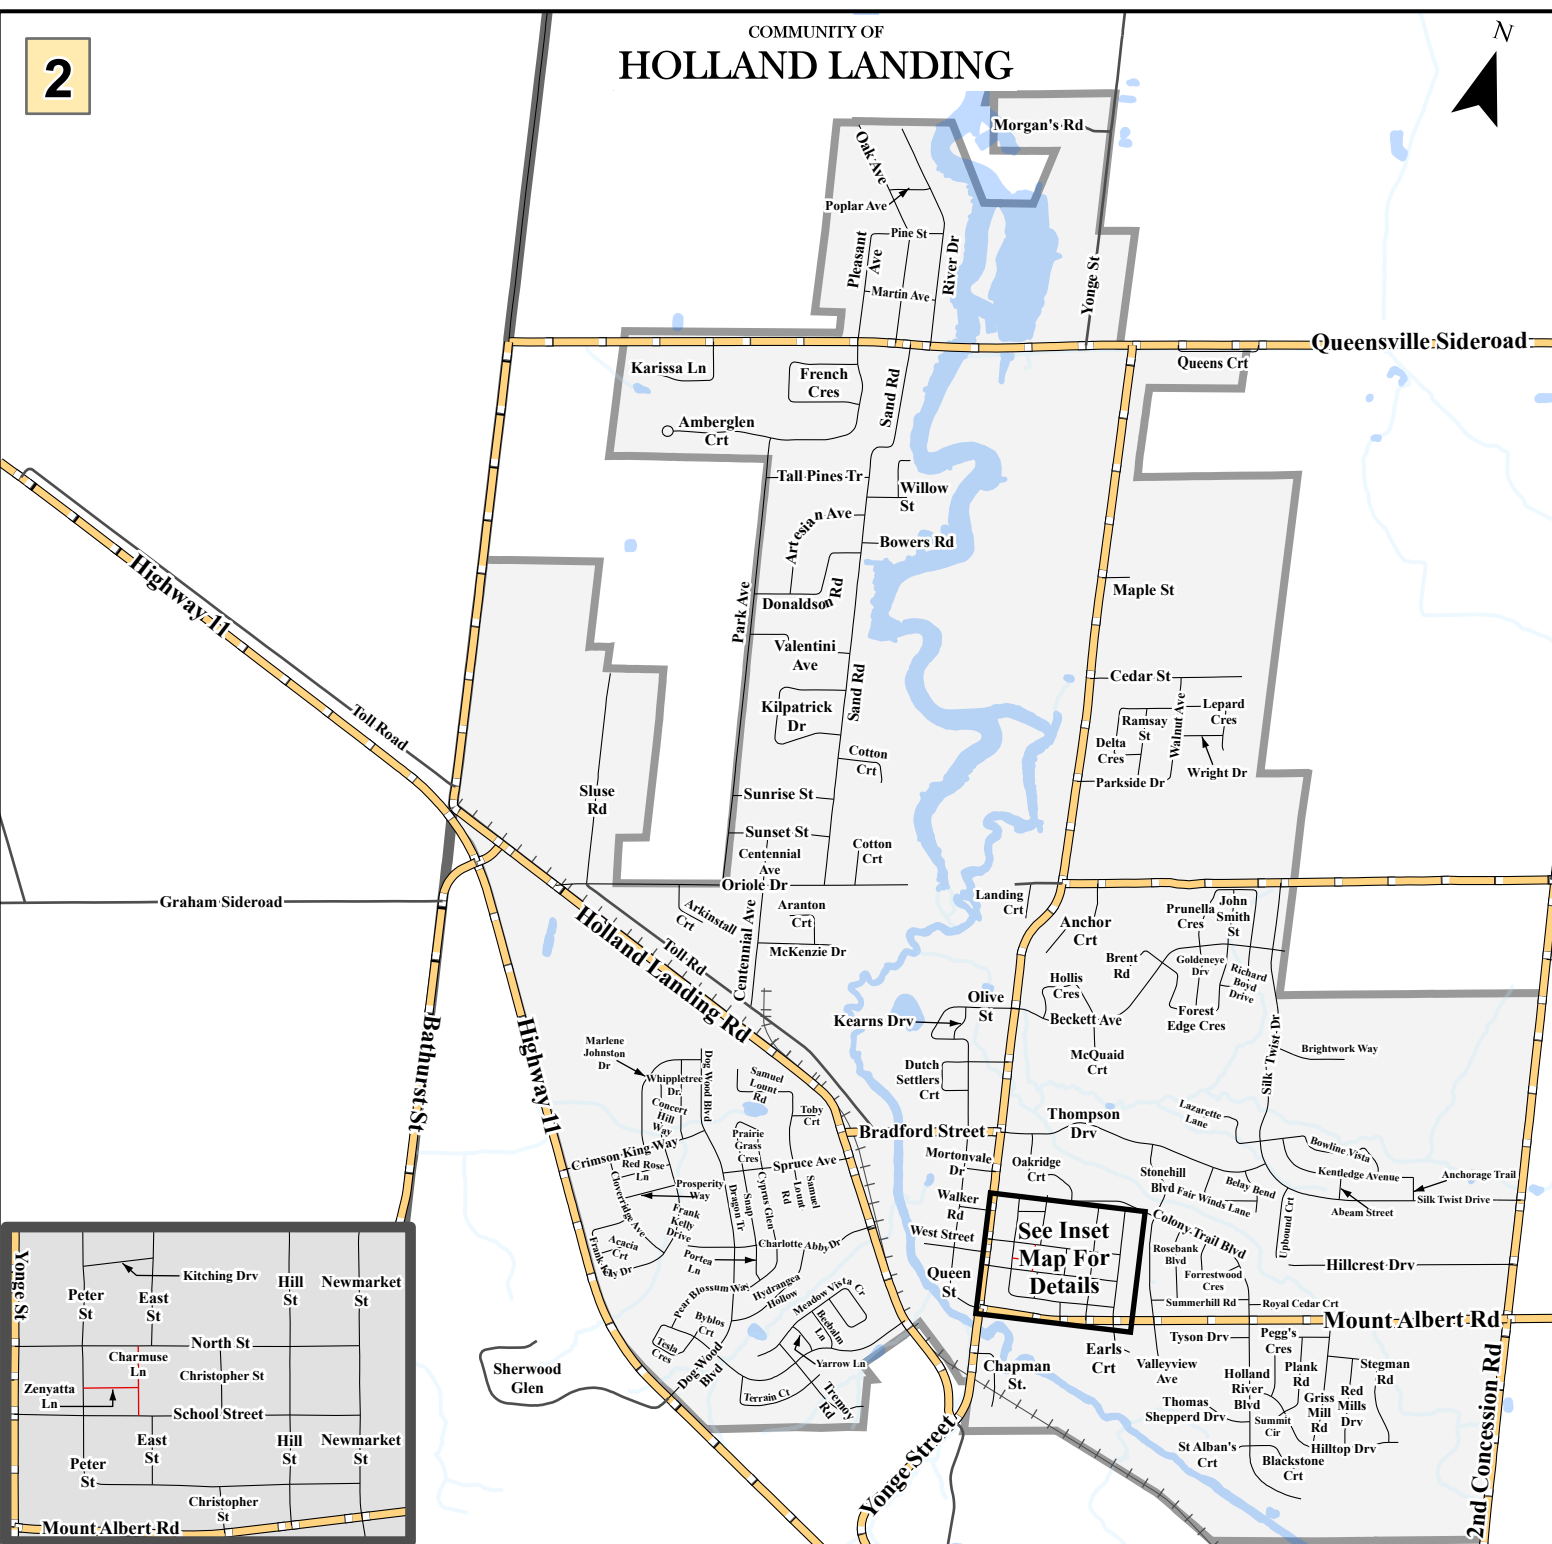

TOWN OF EAST GWILLIMBURY

2021 ROAD MAP

19000 LESLIE STREET, SHARON, ONTARIO
(905) 478-4282