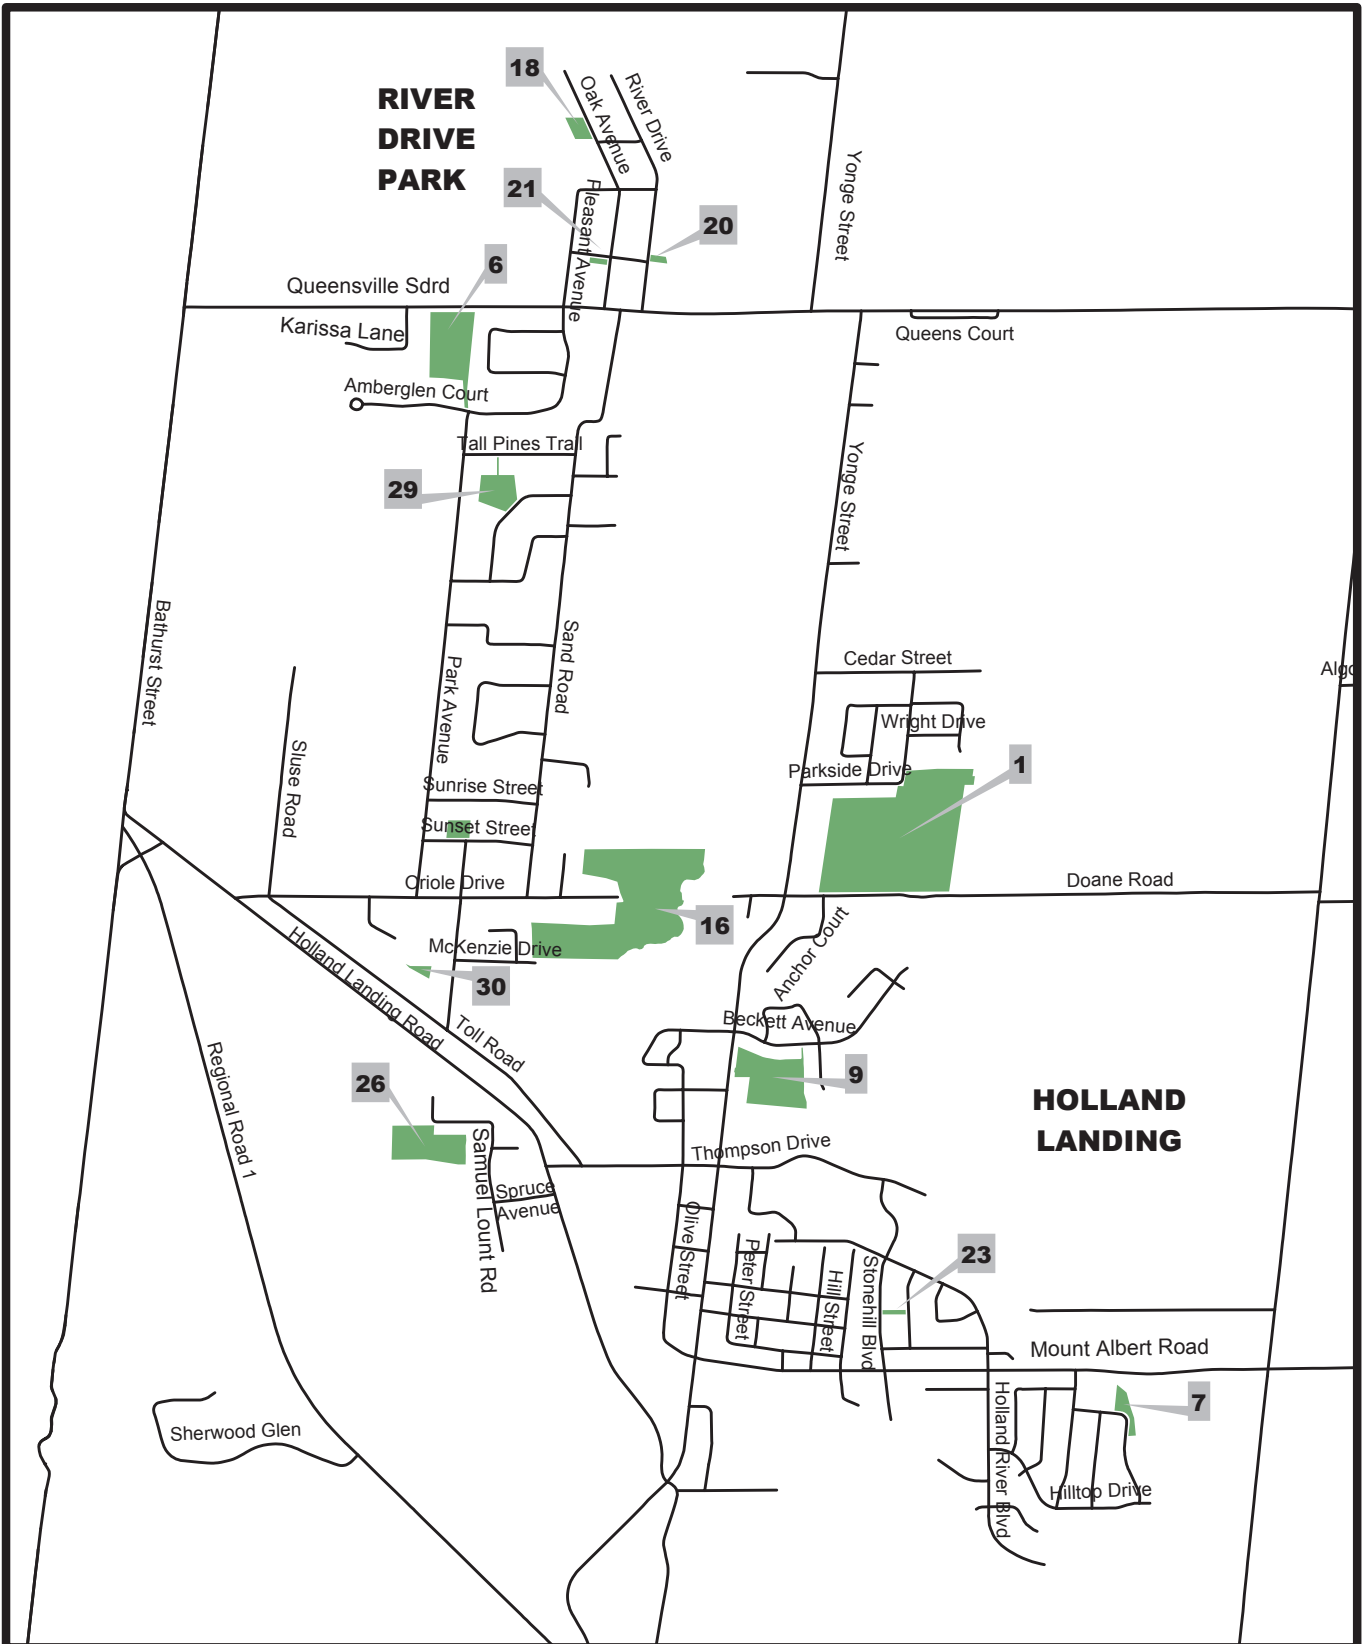

PARKS & FACILITIES AMENITIES

PARK	Washroom	Play Equipment	Picnic Tables	Picnic Shelter	Walking Trails	Ball Diamond(s)	Soccer Field(s)	Parking	Tennis Court(s)	Basketball Court	Special Features
Anchor											Mountain Biking
Brenner											
Brownhill											
Emily											
French											
Gristmill											
Harvest Hills Parks											Spray Pad
Holland Landing											
King St.											
Mainprize											
Millennium Garden	COMMUNITY GARDEN										
Milne Lane											
Mount Albert											
Mount Albert Lions											
Mount Albert Lion's Park											
North Union											
Parkway											
Queensville											
River Drive	OPEN SPACE										
Rosebank/Stonehill											
Ross Family Complex											Splash Pad
Samuel Lount											
Shannon											
Sharon											
Sharon Hills											Toboggan Hill
Vivian Creek											BMX Park

Park Map

Park Map

- 1 - Anchor Park
- 2 - Brenner Park
- 3 - Civic Centre
- 4 - East Gwillimbury Millenium Garden
- 5 - EG Sports Complex
- 6 - French Park
- 7 - Grist Mill Park
- 8 - Harvest Hills Park
- 9 - Holland Landing Community Centre
- 10 - King Street Park
- 11 - Lions Club Park

- 12 - Mainprize Crescent Park
- 13 - Milne Lane Park
- 14 - Mount Albert Community Centre
- 15 - North Union Community Centre
- 16 - Oriole Park
- 17 - Oxford Park
- 18 - Parkway Playground
- 19 - Queensville Community Centre
- 20 - River Drive Park
- 21 - River Drive Park Community Centre

- 22 - Robert Hunter Crescent Park
- 23 - Rosebank Park
- 24 - Ross Family Complex Park
- 25 - Samuel Harper Park
- 26 - Samuel Lount Park
- 27 - Shannon Park
- 28 - Sharon Hills Park
- 29 - Tall Pines Park
- 30 - Toll Road Park
- 31 - Vivian Creek Park