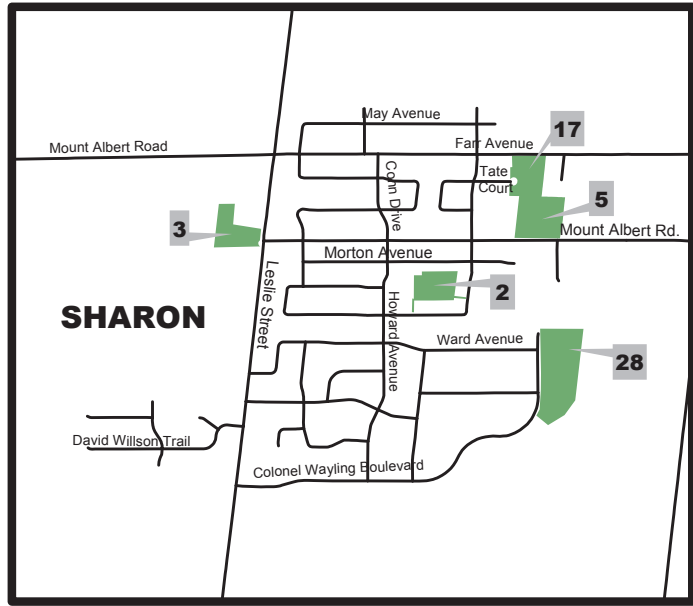

PARKS & FACILITIES AMENITIES

PARK	Washroom	Play Equipment	Picnic Tables	Picnic Shelter	Walking Trails	Ball Diamond(s)	Soccer Field(s)	Parking	Tennis Court(s)	Basketball Court	Special Features
Anchor											Mountain Biking
Brenner											
Brownhill											
Emily											
French											
Gristmill											
Harvest Hills Parks											Spray Pad
Holland Landing											
King St.											
Mainprize											
Millennium Garden	COMMUNITY GARDEN										
Milne Lane											
Mount Albert											
Mount Albert Lions											
Mount Albert Lion's Park											
North Union											
Parkway											
Queensville											
River Drive	OPEN SPACE										
Rosebank/Stonehill											
Ross Family Complex											Splash Pad
Samuel Lount											
Shannon											
Sharon											
Sharon Hills											Toboggan Hill
Vivian Creek											BMX Park

Park Map

Park Map

- 1 - Anchor Park
- 2 - Brenner Park
- 3 - Civic Centre
- 4 - East Gwillimbury Millenium Garden
- 5 - EG Sports Complex
- 6 - French Park
- 7 - Grist Mill Park
- 8 - Harvest Hills Park
- 9 - Holland Landing Community Centre
- 10 - King Street Park
- 11 - Lions Club Park

- 12 - Mainprize Crescent Park
- 13 - Milne Lane Park
- 14 - Mount Albert Community Centre
- 15 - North Union Community Centre
- 16 - Oriole Park
- 17 - Oxford Park
- 18 - Parkway Playground
- 19 - Queensville Community Centre
- 20 - River Drive Park
- 21 - River Drive Park Community Centre

- 22 - Robert Hunter Crescent Park
- 23 - Rosebank Park
- 24 - Ross Family Complex Park
- 25 - Samuel Harper Park
- 26 - Samuel Lount Park
- 27 - Shannon Park
- 28 - Sharon Hills Park
- 29 - Tall Pines Park
- 30 - Toll Road Park
- 31 - Vivian Creek Park