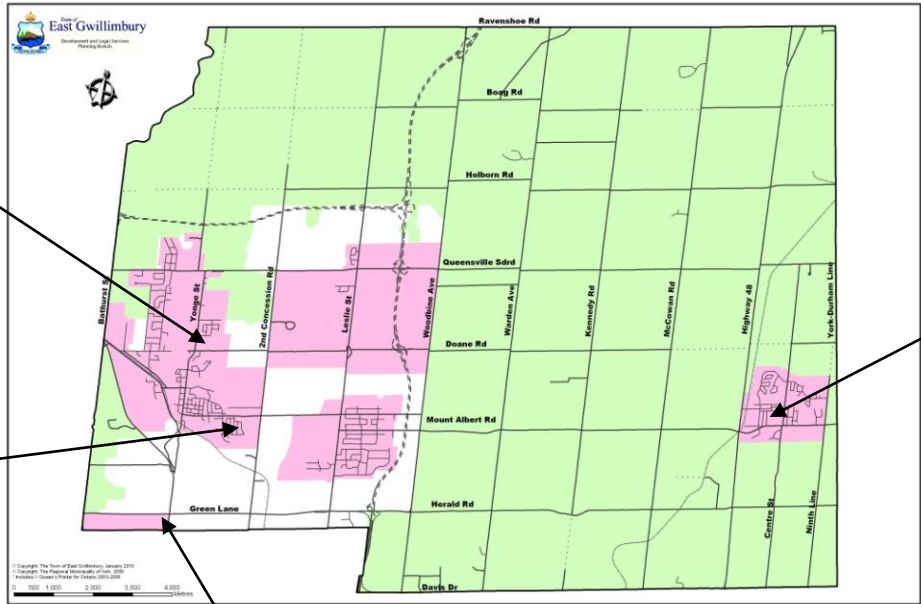

Town of East Gwillimbury
June 2011 Medical Facilities

**Holland Landing
 Chiropractic and
 Wellness Centre**
 19415 Yonge Street
 Holland Landing L9N 1L8
 905-853-7900

**Grist Mill Family
 Physicians**
 45 Grist Mill Road
 Suite #3
 Holland Landing L9N 1M7
 905--853-8966