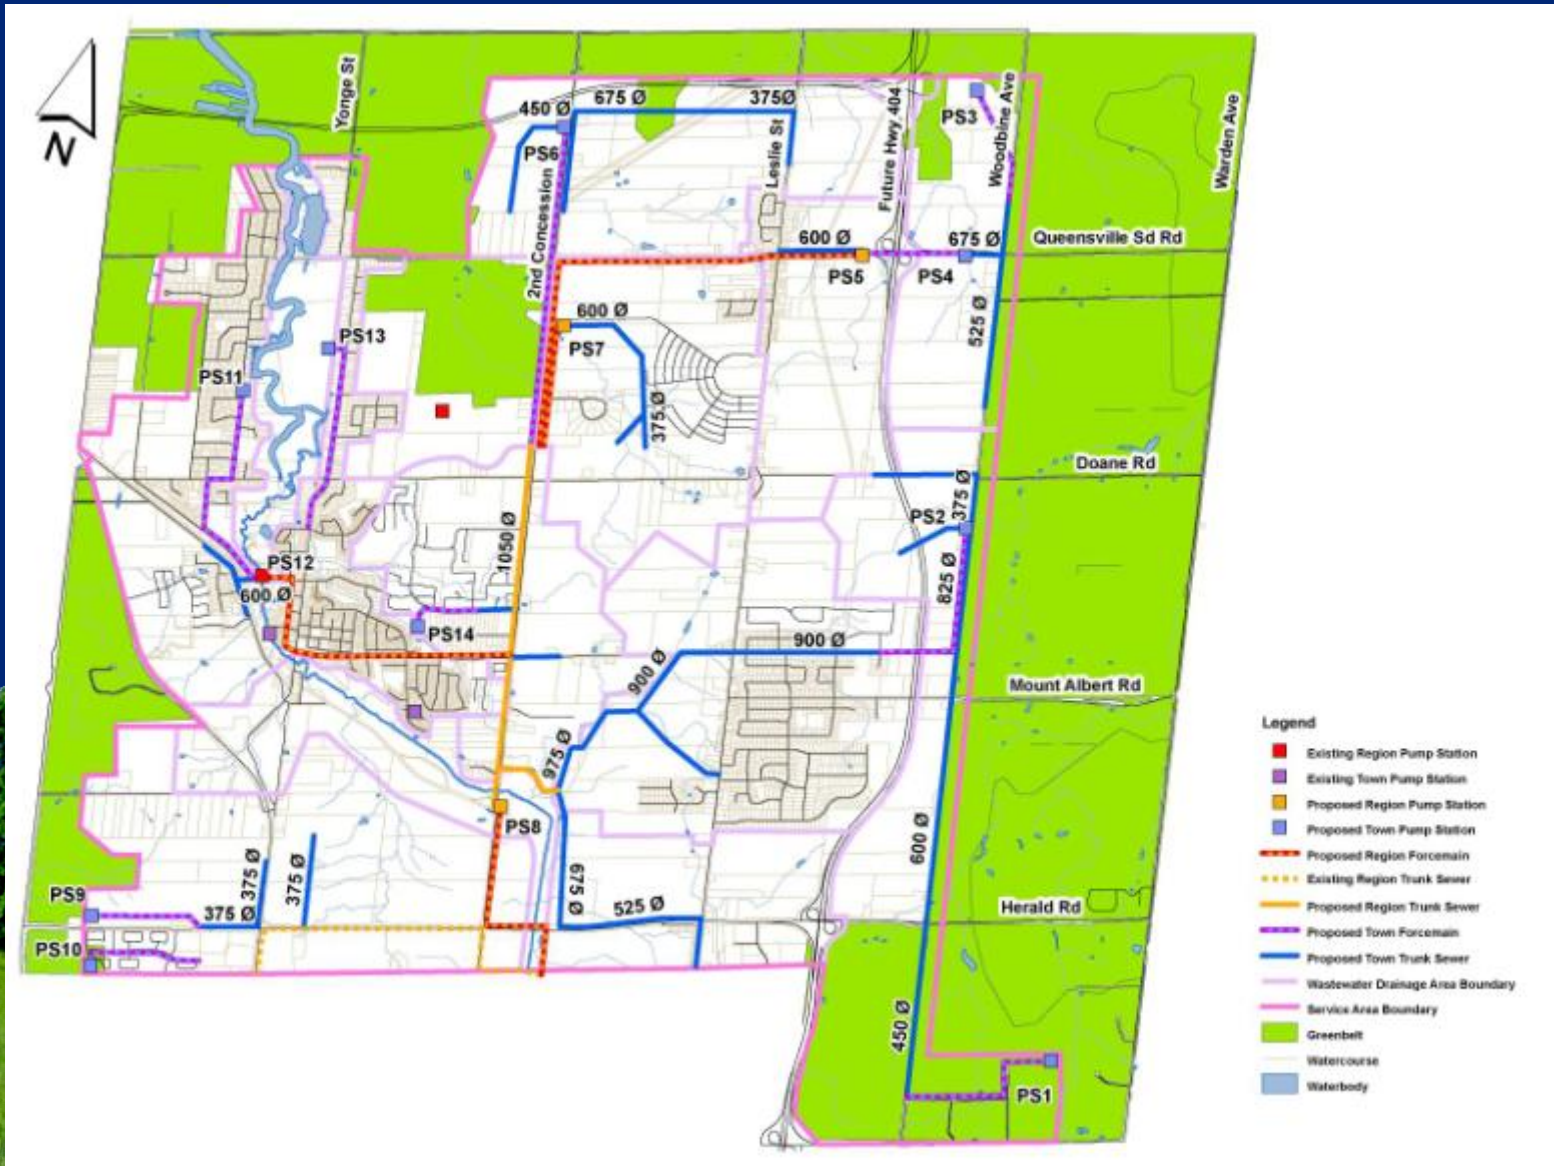

Town of
East Gwillimbury

Wastewater Collection Update

Water Collection Update