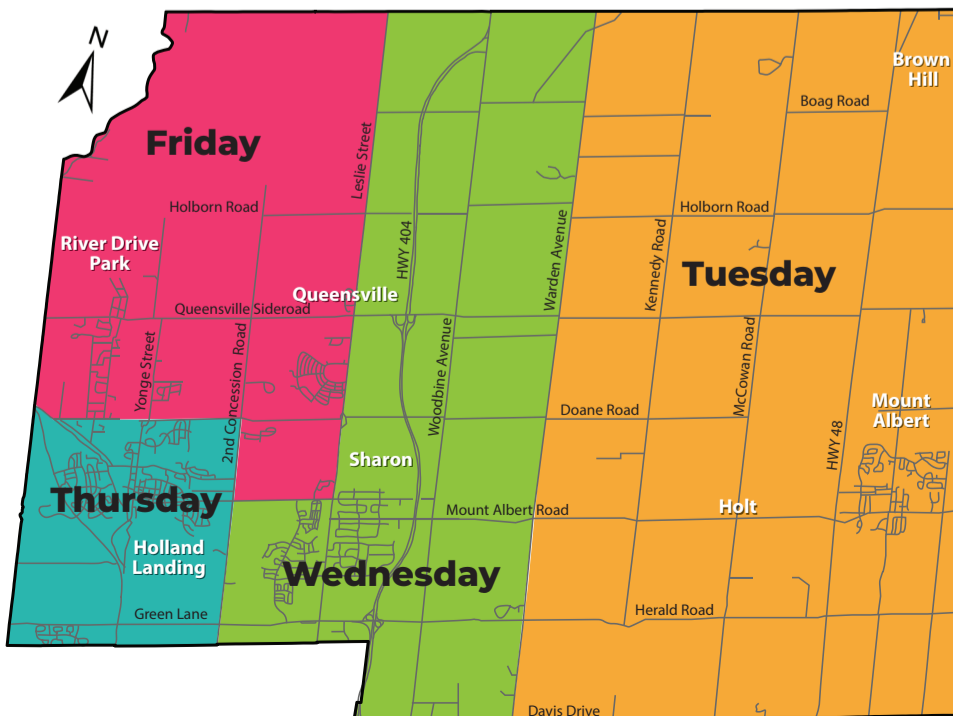

JANUARY

S	M	T	W	T	F	S
	1	2	3	4	5	6
7	8	9	10	11	12	13
14	15	16	17	18	19	20
21	22	23	24	25	26	27
28	29	30	31			

FEBRUARY

S	M	T	W	T	F	S
				1	2	3
4	5	6	7	8	9	10
11	12	13	14	15	16	17
18	19	20	21	22	23	24
25	26	27	28	29		

MARCH

S	M	T	W	T	F	S
					1	2
3	4	5	6	7	8	9
10	11	12	13	14	15	16
17	18	19	20	21	22	23
24	25	26	27	28	29	30
31						

APRIL

S	M	T	W	T	F	S
	1	2	3	4	5	6
7	8	9	10	11	12	13
14	15	16	17	18	19	20
21	22	23	24	25	26	27
28	29	30				

MAY

S	M	T	W	T	F	S
			1	2	3	4
5	6	7	8	9	10	11
12	13	14	15	16	17	18
19	20	21	22	23	24	25
26	27	28	29	30	31	

JUNE

S	M	T	W	T	F	S
						1
2	3	4	5	6	7	8
9	10	11	12	13	14	15
16	17	18	19	20	21	22
23	24	25	26	27	28	29
30						

JULY

S	M	T	W	T	F	S
	1	2	3	4	5	6
7	8	9	10	11	12	13
14	15	16	17	18	19	20
21	22	23	24	25	26	27
28	29	30	31			

AUGUST

S	M	T	W	T	F	S
				1	2	3
4	5	6	7	8	9	10
11	12	13	14	15	16	17
18	19	20	21	22	23	24
25	26	27	28	29	30	31

SEPTEMBER

S	M	T	W	T	F	S
		1	2	3	4	5
6	7	8	9	10	11	12
13	14	15	16	17	18	19
20	21	22	23	24	25	26
27	28	29	30			

OCTOBER

S	M	T	W	T	F	S
		1	2	3	4	5
6	7	8	9	10	11	12
13	14	15	16	17	18	19
20	21	22	23	24	25	26
27	28	29	30	31		

NOVEMBER

S	M	T	W	T	F	S
					1	2
3	4	5	6	7	8	9
10	11	12	13	14	15	16
17	18	19	20	21	22	23
24	25	26	27	28	29	30

DECEMBER

S	M	T	W	T	F	S
		1	2	3	4	5
6	7	8	9	10	11	12
13	14	15	16	17	18	19
20	21	22	23	24	25	26
27	28	29	30	31		

Green Bin and Blue Box Collection WEEKLY

Yard Waste Collection BI-WEEKLY

Garbage Collection BI-WEEKLY

Christmas Tree Collection Week

Curbside Giveaway Day

Waste Collection Map

WHO TO CALL Waste Collection Inquiries

Green for Life (GFL)
1-866-421-5625
WasteLine@gflenv.com

- Missed collections
- Schedule a metal item pick up
- Broken blue box/green bin exchange

The Regional Municipality of York
1-866-665-6752 | york.ca/waste
Household Hazardous Waste and Waste Depots

Town of East Gwillimbury

19000 Leslie Street, Sharon, ON L0G 1V0
www.eastgwillimbury.ca/waste | 905-478-4282

Town of East Gwillimbury

townofeg

@eastgwillimbury

town-of-east-gwillimbury